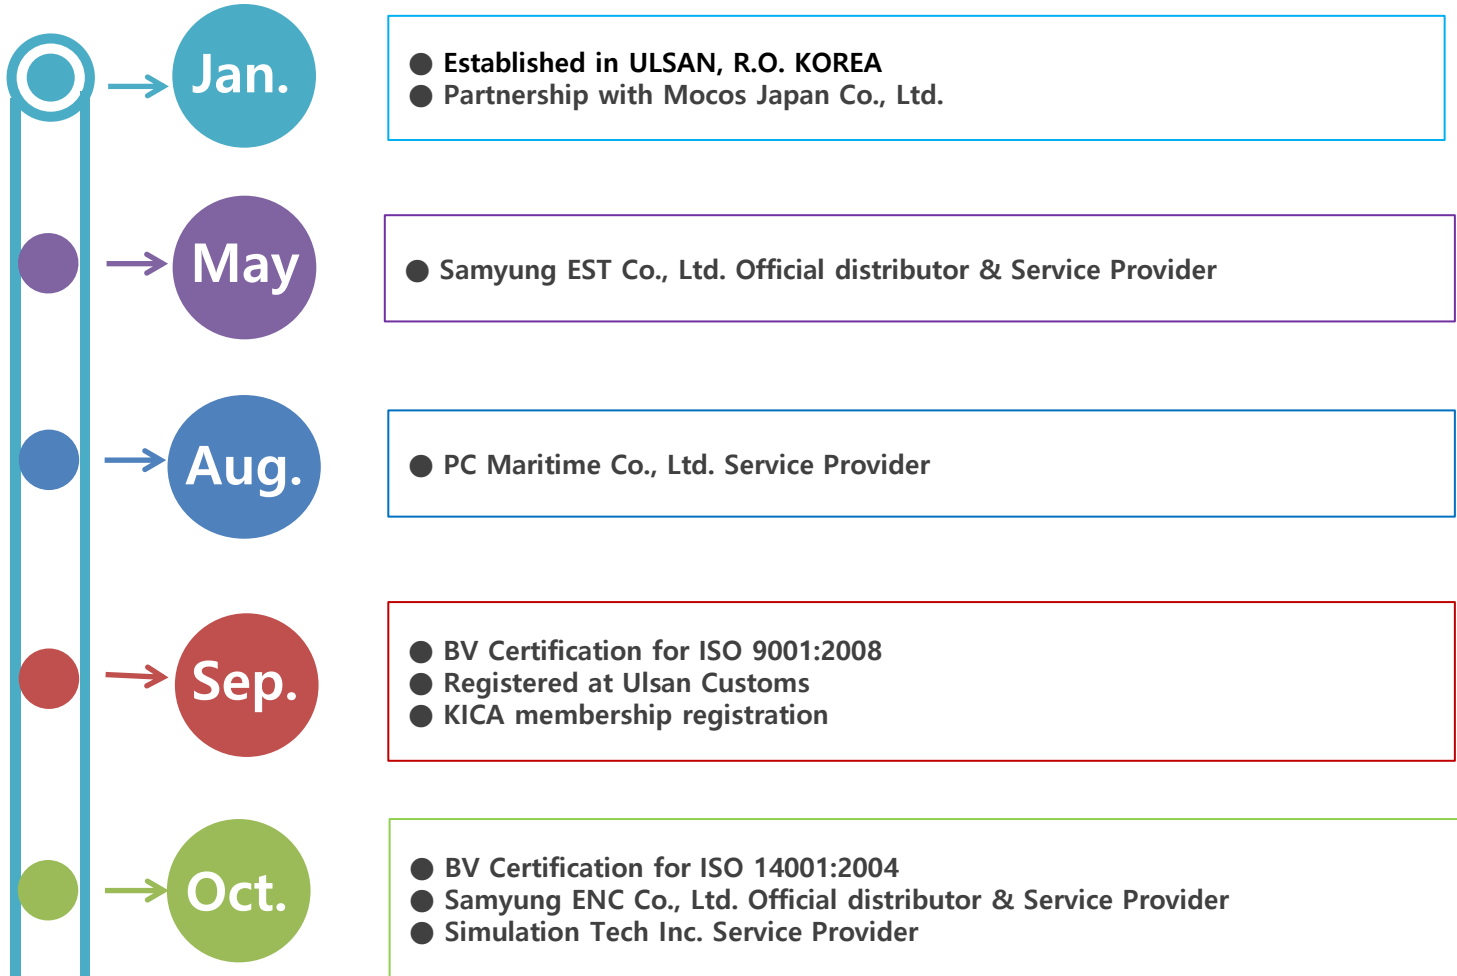

History

About Our Company

2012